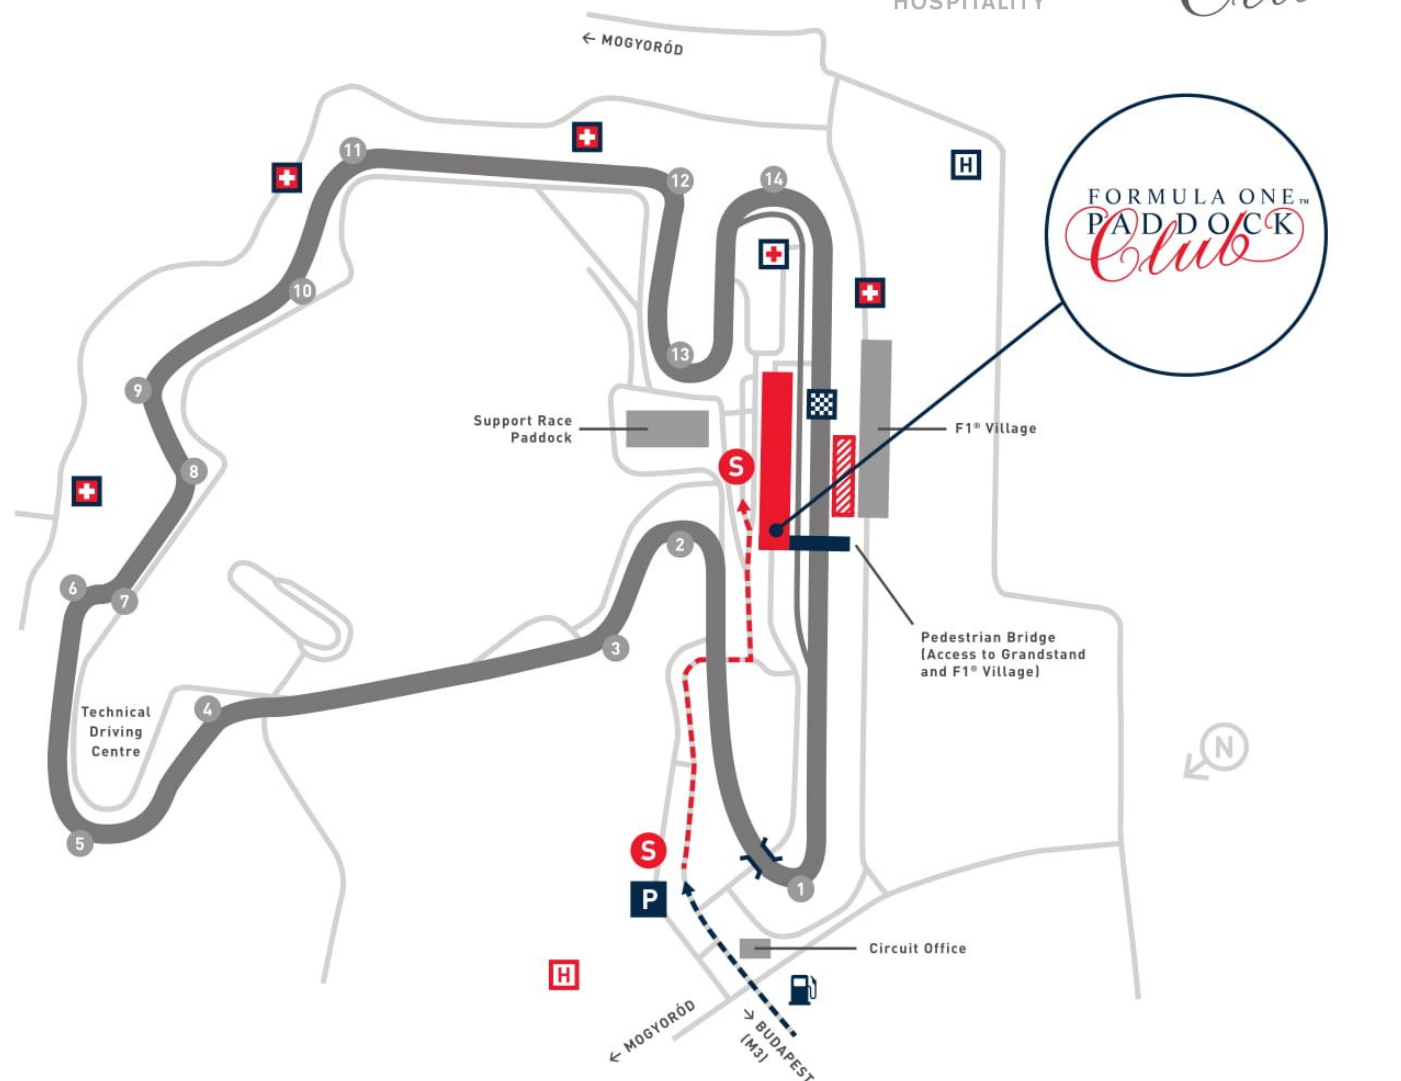

FORMULA 1 PIRELLI MAGYAR NAGYDÍJ

Address

Hungaroring
2146 Mogorod Pf. 10, Hungaroring Sport Rt
Hungary

Circuit GPS Coordinates

Latitude: 47.581711
Longitude: 19.250611

The Hungaroring is 16 km from the centre of Budapest and can be reached via the M3 motorway.

Formula One Paddock Club™ guests with the correct Formula One Paddock Club™ car parking sticker on their car will have access to a special dedicated lane on the M3. Please take the exit at km 18 for the Hungaroring. For holders of Formula One Paddock Club™ parking stickers, cars and coaches can be parked in the Formula One Paddock Club™ parking inside the circuit after the main entrance. Please follow the signs "Formula One Paddock Club™ parking".

All parking stickers are non-transferable and should be displayed at all times.

Please use following stickers per day:

Friday: YELLOW, Saturday: ORANGE, Sunday: PINK

DIRECTIONS TO SUPPORT RACE PADDOCK

Please wait at the dedicated shuttle stop in front of the Formula One Paddock Club™. Our Formula One Paddock Club™ shuttle van will take you there upon request.

DIRECTIONS TO F1® VILLAGE

The F1® Village is just behind the Grandstand. Please cross the bridge, pass by the Paddock Club Grandstand and you will arrive at the F1® village.

Grand Prix Facts:

First Grand Prix: 1986
Circuit Length: 4.381 km
Lap Record: 1:19.071 (Michael Schumacher, 2004)